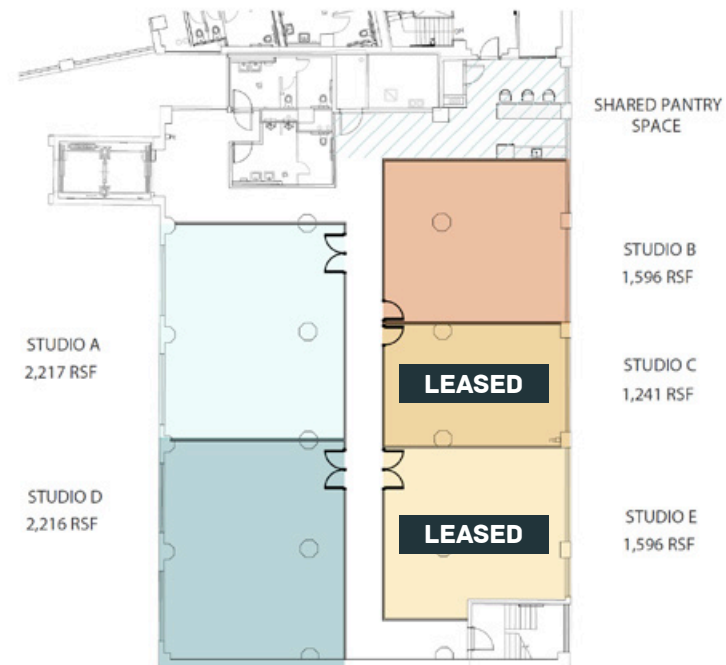

CREATIVE MAKER'S STUDIOS

- ◆ **UNIQUE SPACES** Built with a Communal Pantry Creates a Space for Inspiration and Collaboration to Thrive
- ◆ Ranging From **1,200 - 2,200 RSF**
- ◆ Flexible Terms

BUILDING D 303 PARK AVE

FLOOR	SQUARE FEET	CEILING HEIGHT
3A	2,136 RSF - STUDIO	12'-9"
3B	1,638 RSF - STUDIO	12'-9"
3C	1,232 RSF - STUDIO	12'-9"
3D	2,246 RSF - STUDIO	12'-9"
3E	1,614 RSF - STUDIO	12'-9"
TOTAL	8,866 RSF	

◆ Artists exploring their crafts in a lofty, light-filled new space